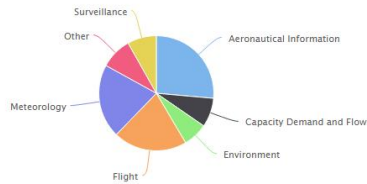

Service Implementations

News

Registry Usage Statistics
With more than 100 organizations and 500 users registered, the SWIM community is actively involved in the development of...

Discover the new SWIM Registry portal
The SWIM Registry is the inventory of reference for service related resources in SWIM. It identifies all ATM systems so as...

2015 SWIM Master Class
Building on the success of previous editions, the fourth SESAR SWIM Master Class will take place from 23 June to 10 December...

1 of 2 [next](#)

Videos

- **Single Point of Access to SWIM Information**
  - SWIM Community (who is doing it)
  - Reference Material (how to do it)
  - Implementations Description (how it is done)
- **Available upon registration to ATM Community**
  - <http://eur-registry.swim.aero>