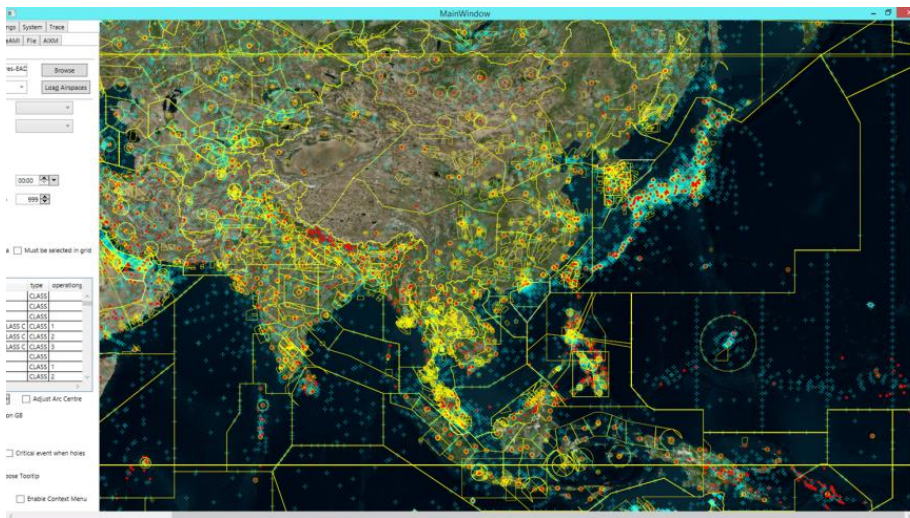

SWIM Jumpstart & Registry

*ICAO SWIM Workshop
Bangkok 17/05/16*

Pedro Fernandez
EUROCONTROL

SWIM JumpStart

- **ATM Viewer**
- **Broad Integration of data sources**
 - Multiple Interfaces (Web Services over Internet)
 - AIM, Flight, MET, Surveillance
 - AIXM, FIXM, iWXXM,...
- **Open Source**
- **Available for Free**
 - <http://eur-registry.swim.aero/applications/eurocontrol/jumpstart>